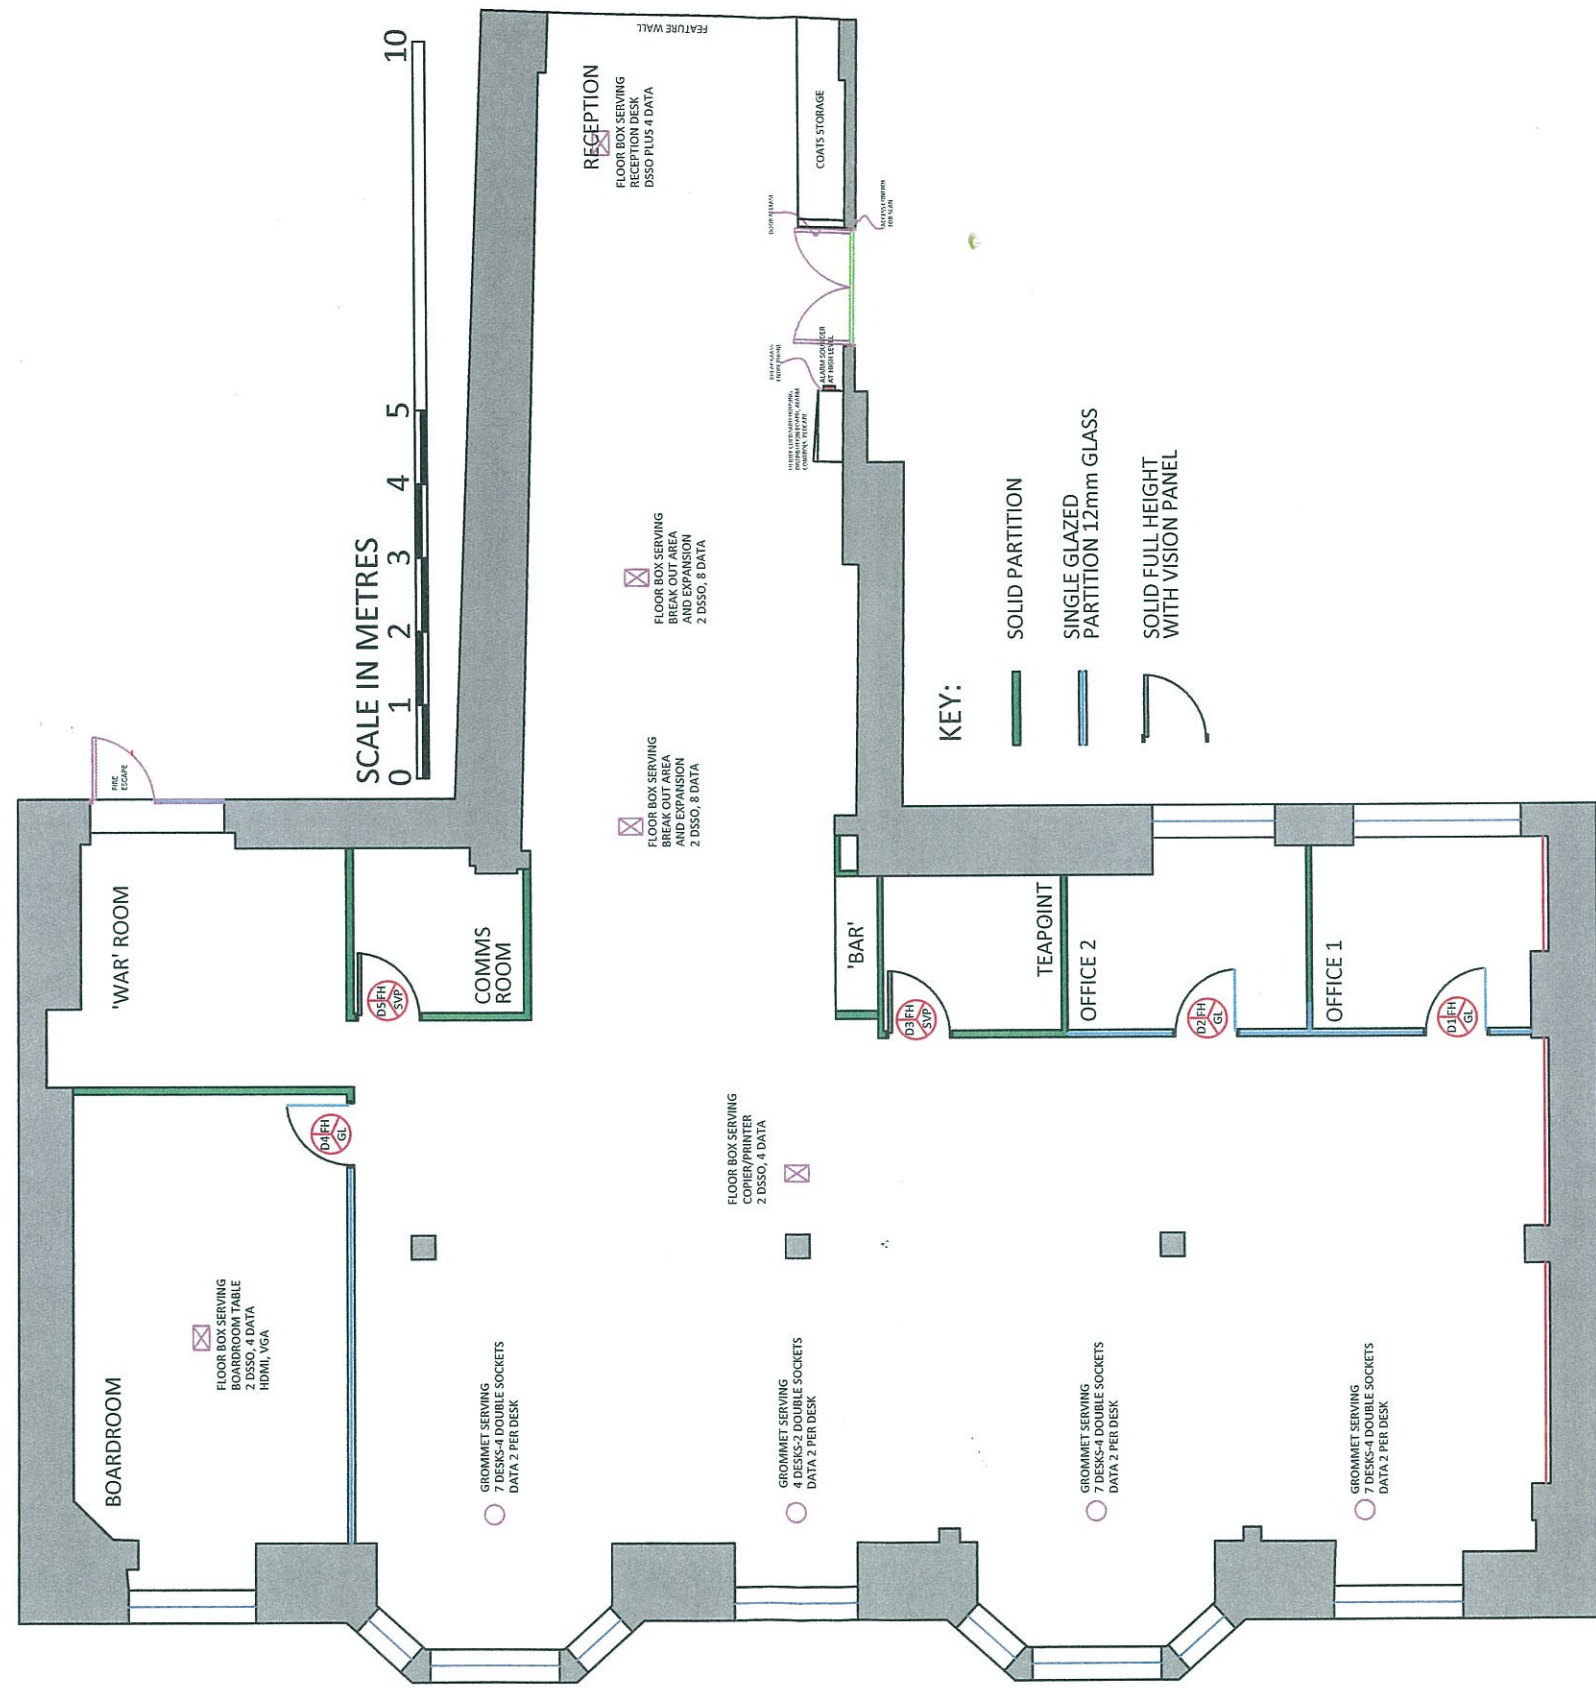

SCALE IN METRES

5556-LIF-01-01ab

FIRST FLOOR 55-56 LINCOLN'S INN FIELD LONDON GA
FLOOR BOXES, GROMMETS AND PARTITION