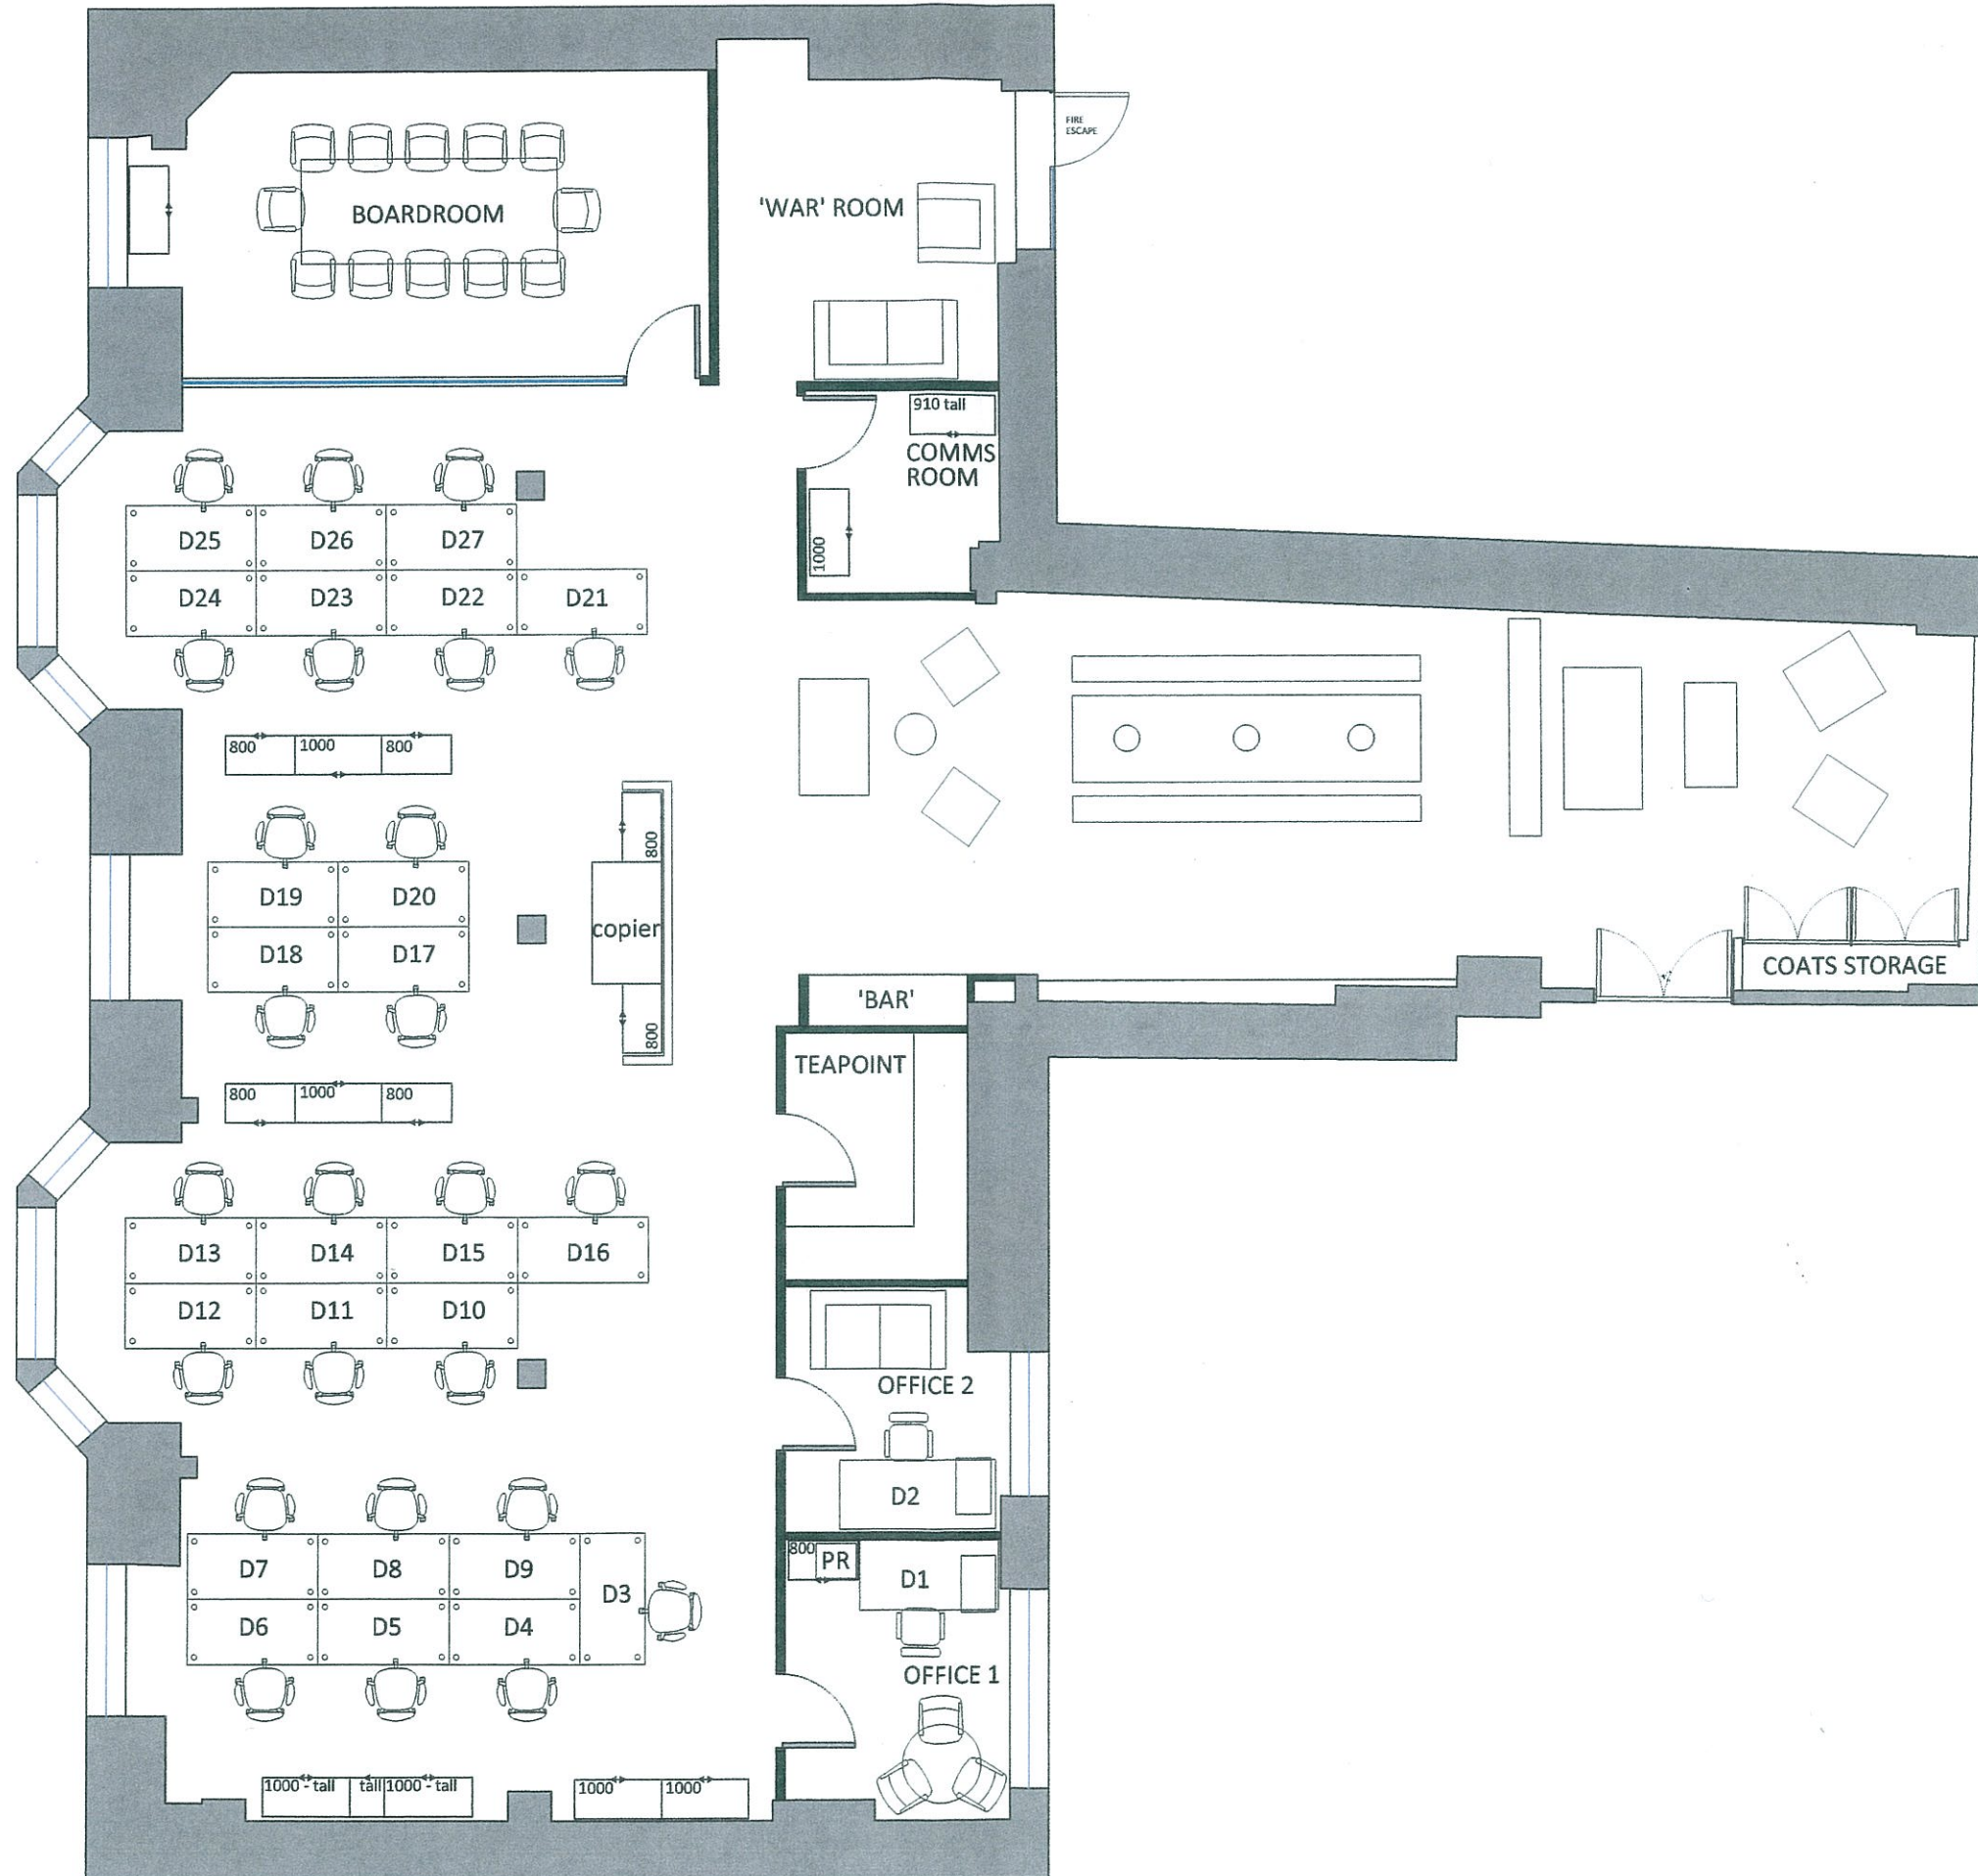

SCALE IN METRES

5556-LIF-01-01ab

FIRST FLOOR 55-56 LINCOLN'S INN FIELD LONDON GA
FLOOR BOXES, GROMMETS AND PARTITION